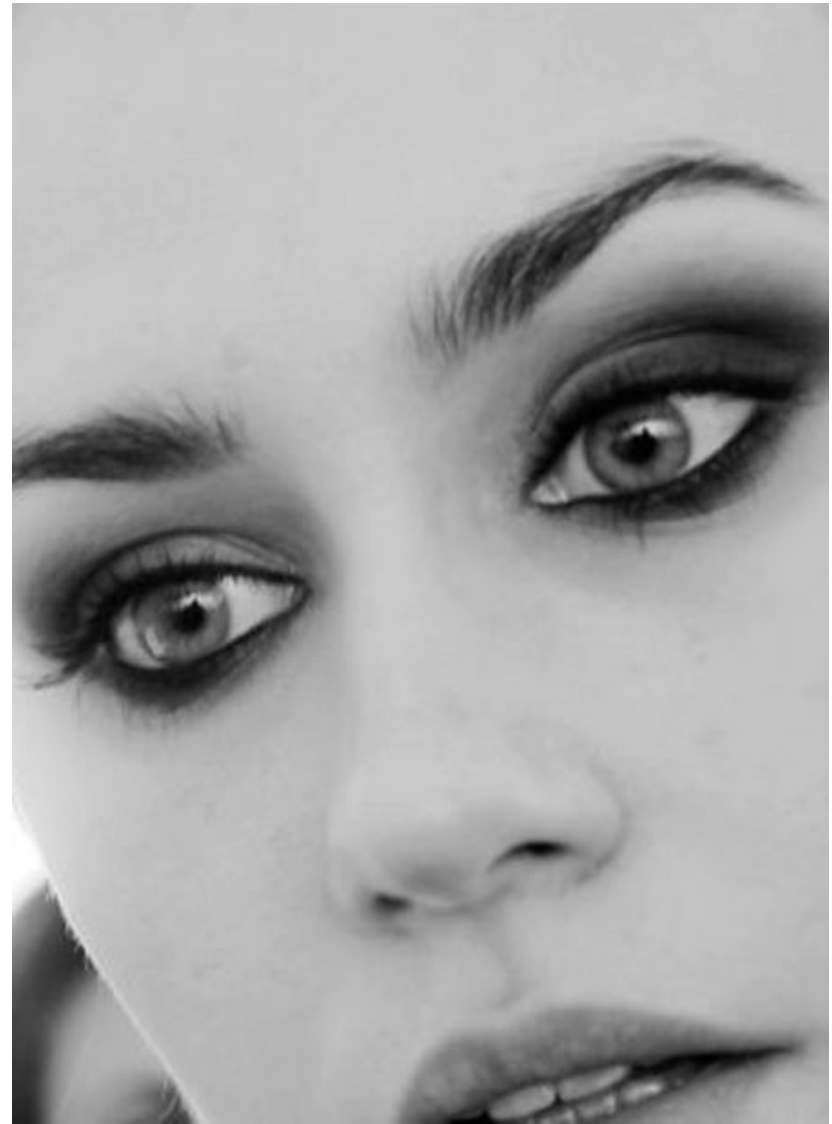

MONICA MORADO

Height: 168cm / 5' 6" Hair: Brown Eyes: Brown

MONICA MORADO

Height: 168cm / 5' 6" Hair: Brown Eyes: Brown

MONICA MORADO

Height: 168cm / 5' 6" Hair: Brown Eyes: Brown

MONICA MORADO

Height: 168cm / 5' 6" Hair: Brown Eyes: Brown

MONICA MORADO

Height: 168cm / 5' 6" Hair: Brown Eyes: Brown