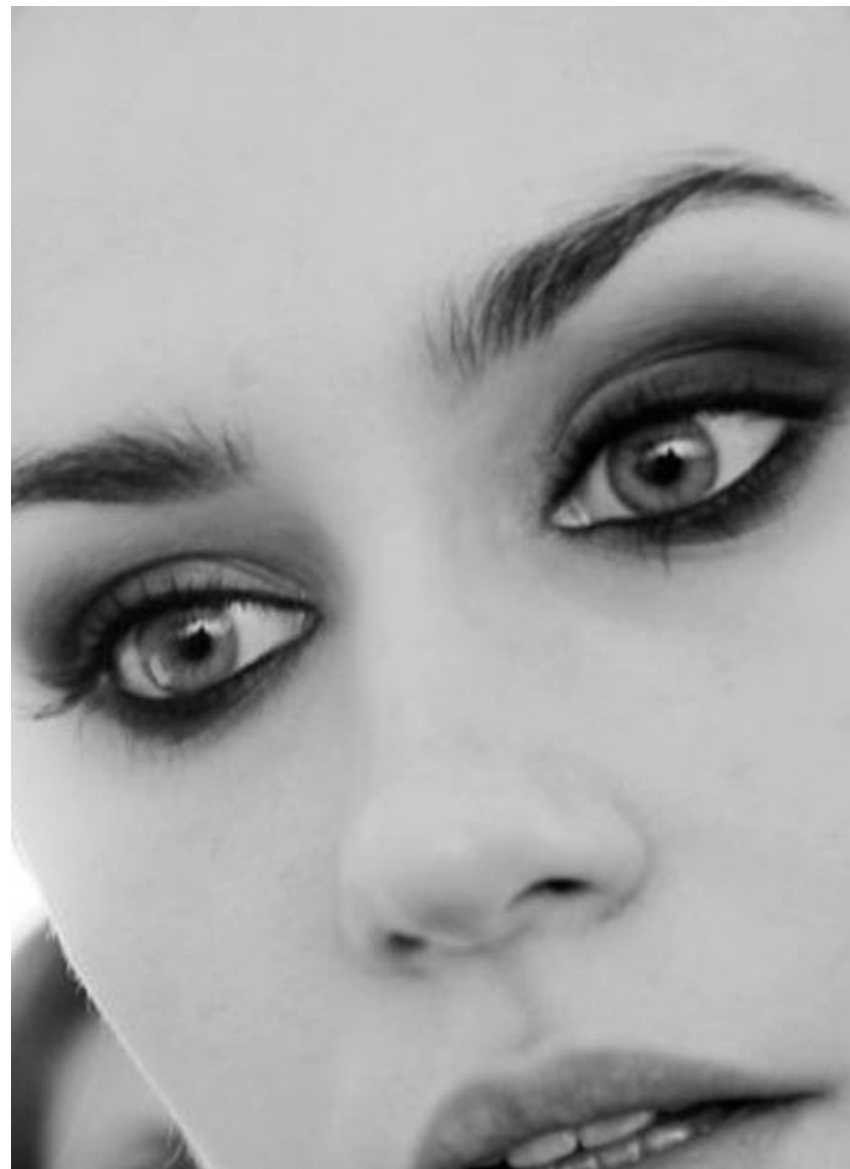

MONICA MORADO

Height: 168cm / 5' 6" Hair: Brown Eyes: Brown

MONICA MORADO

Height: 168cm / 5' 6" Hair: Brown Eyes: Brown

MONICA MORADO

Height: 168cm / 5' 6" Hair: Brown Eyes: Brown

MONICA MORADO

Height: 168cm / 5' 6" Hair: Brown Eyes: Brown

MONICA MORADO

Height: 168cm / 5' 6" Hair: Brown Eyes: Brown