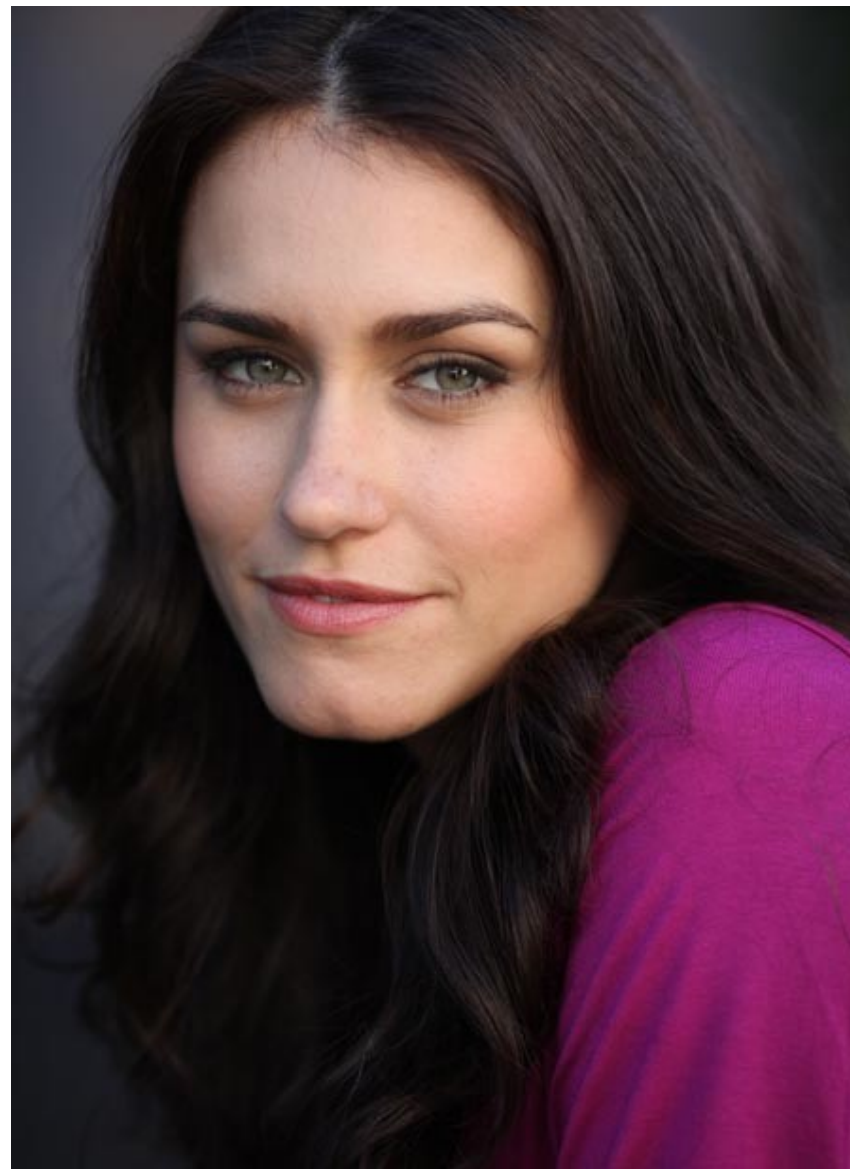

MONICA MORADO

Height: 168cm / 5' 6" Hair: Brown Eyes: Brown

MONICA MORADO

Height: 168cm / 5' 6" Hair: Brown Eyes: Brown

MONICA MORADO

Height: 168cm / 5' 6" Hair: Brown Eyes: Brown

MONICA MORADO

Height: 168cm / 5' 6" Hair: Brown Eyes: Brown

MONICA MORADO

Height: 168cm / 5' 6" Hair: Brown Eyes: Brown