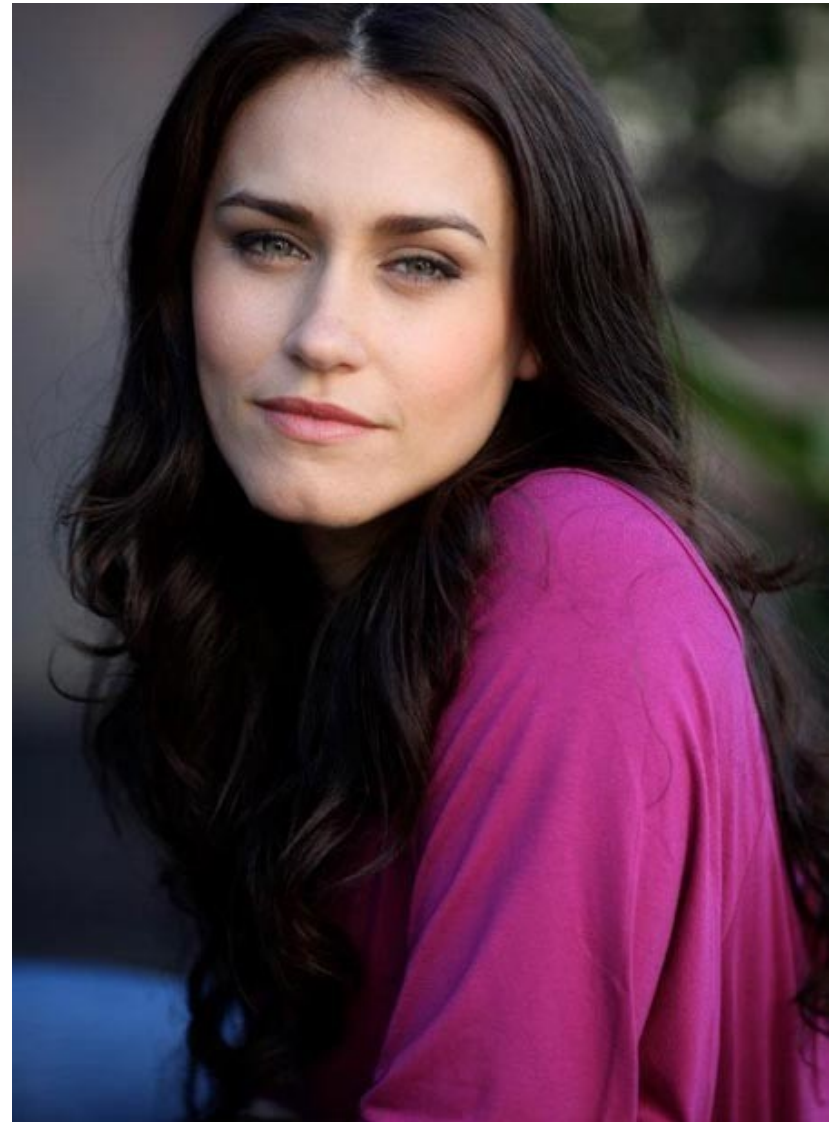

MONICA MORADO

Height: 168cm / 5' 6" Hair: Brown Eyes: Brown

MONICA MORADO

Height: 168cm / 5' 6" Hair: Brown Eyes: Brown

MONICA MORADO

Height: 168cm / 5' 6" Hair: Brown Eyes: Brown

MONICA MORADO

Height: 168cm / 5' 6" Hair: Brown Eyes: Brown

MONICA MORADO

Height: 168cm / 5' 6" Hair: Brown Eyes: Brown