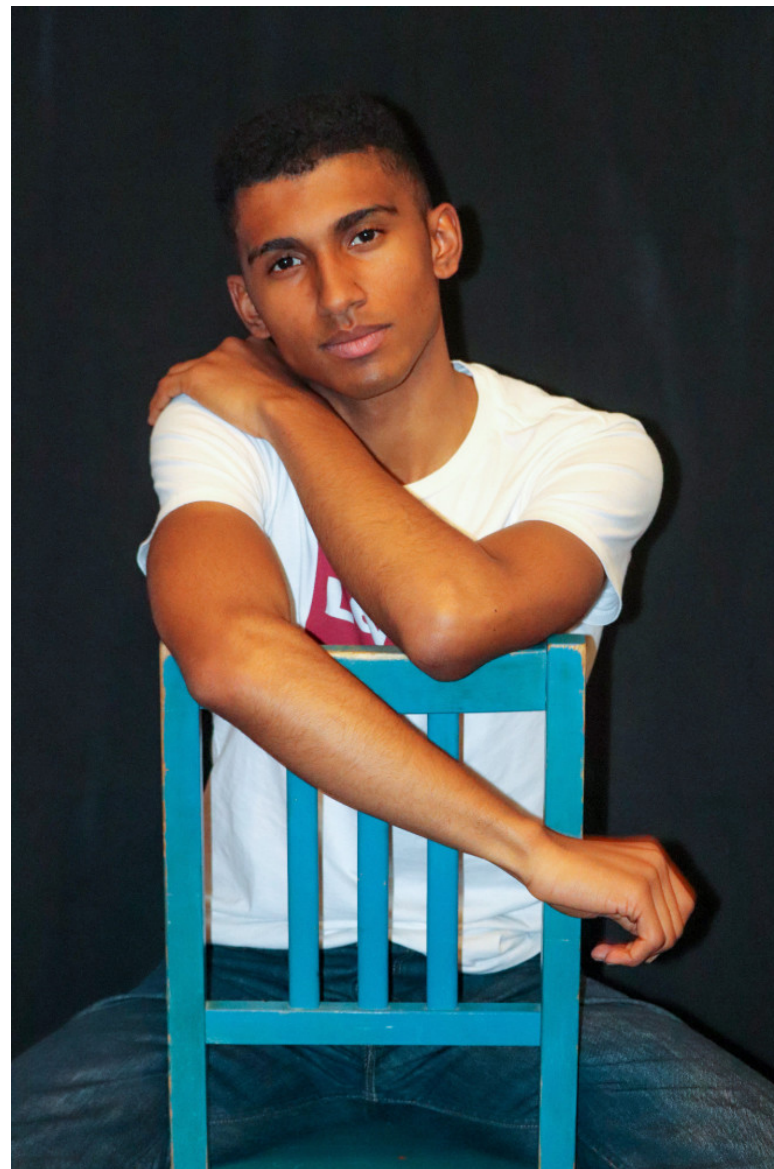

FELIPE LOPES

Height: 184cm / 6' 0½" Chest: 93cm / 36½" Waist: 72cm 28½" Hips: 92cm / 36" Shoes: 43 EU / 9 US / 8.5 UK Hair: Black Eyes: Brown

FELIPE LOPES

Height: 184cm / 6' 0½" Chest: 93cm / 36½" Waist: 72cm 28½" Hips: 92cm / 36" Shoes: 43 EU / 9 US / 8.5 UK Hair: Black Eyes: Brown

FELIPE LOPES

Height: 184cm / 6' 0½" Chest: 93cm / 36½" Waist: 72cm 28½" Hips: 92cm / 36" Shoes: 43 EU / 9 US / 8.5 UK Hair: Black Eyes: Brown